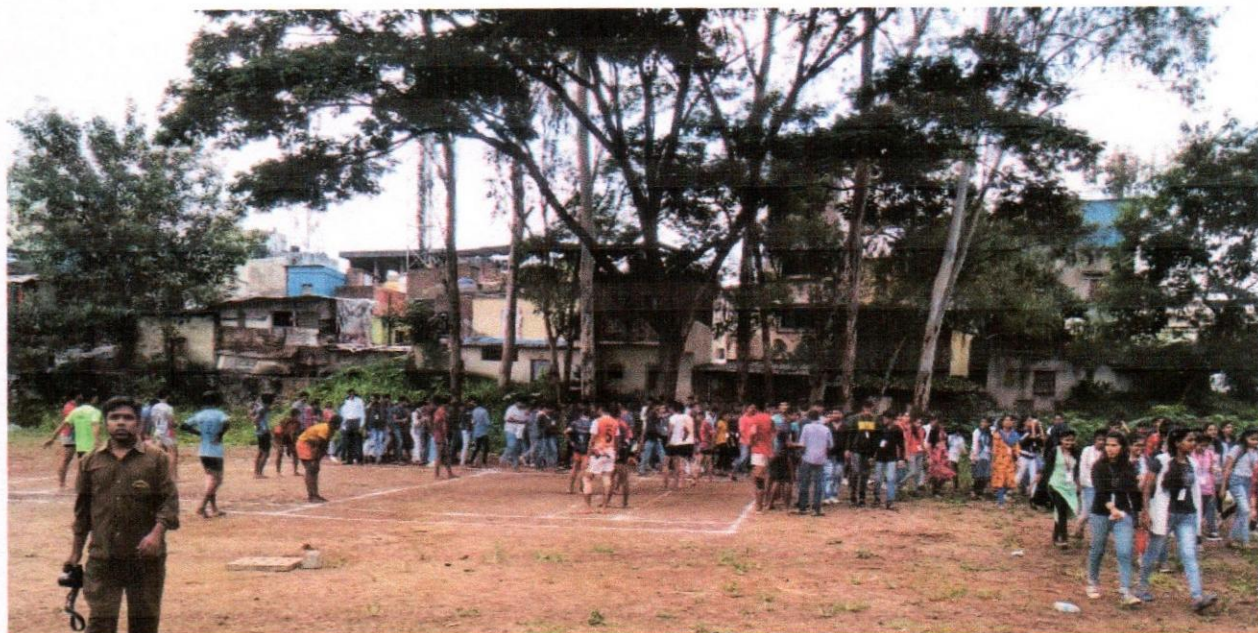

**Organised Kabaddi Competition occasion of the Fit India
Movement Programme**